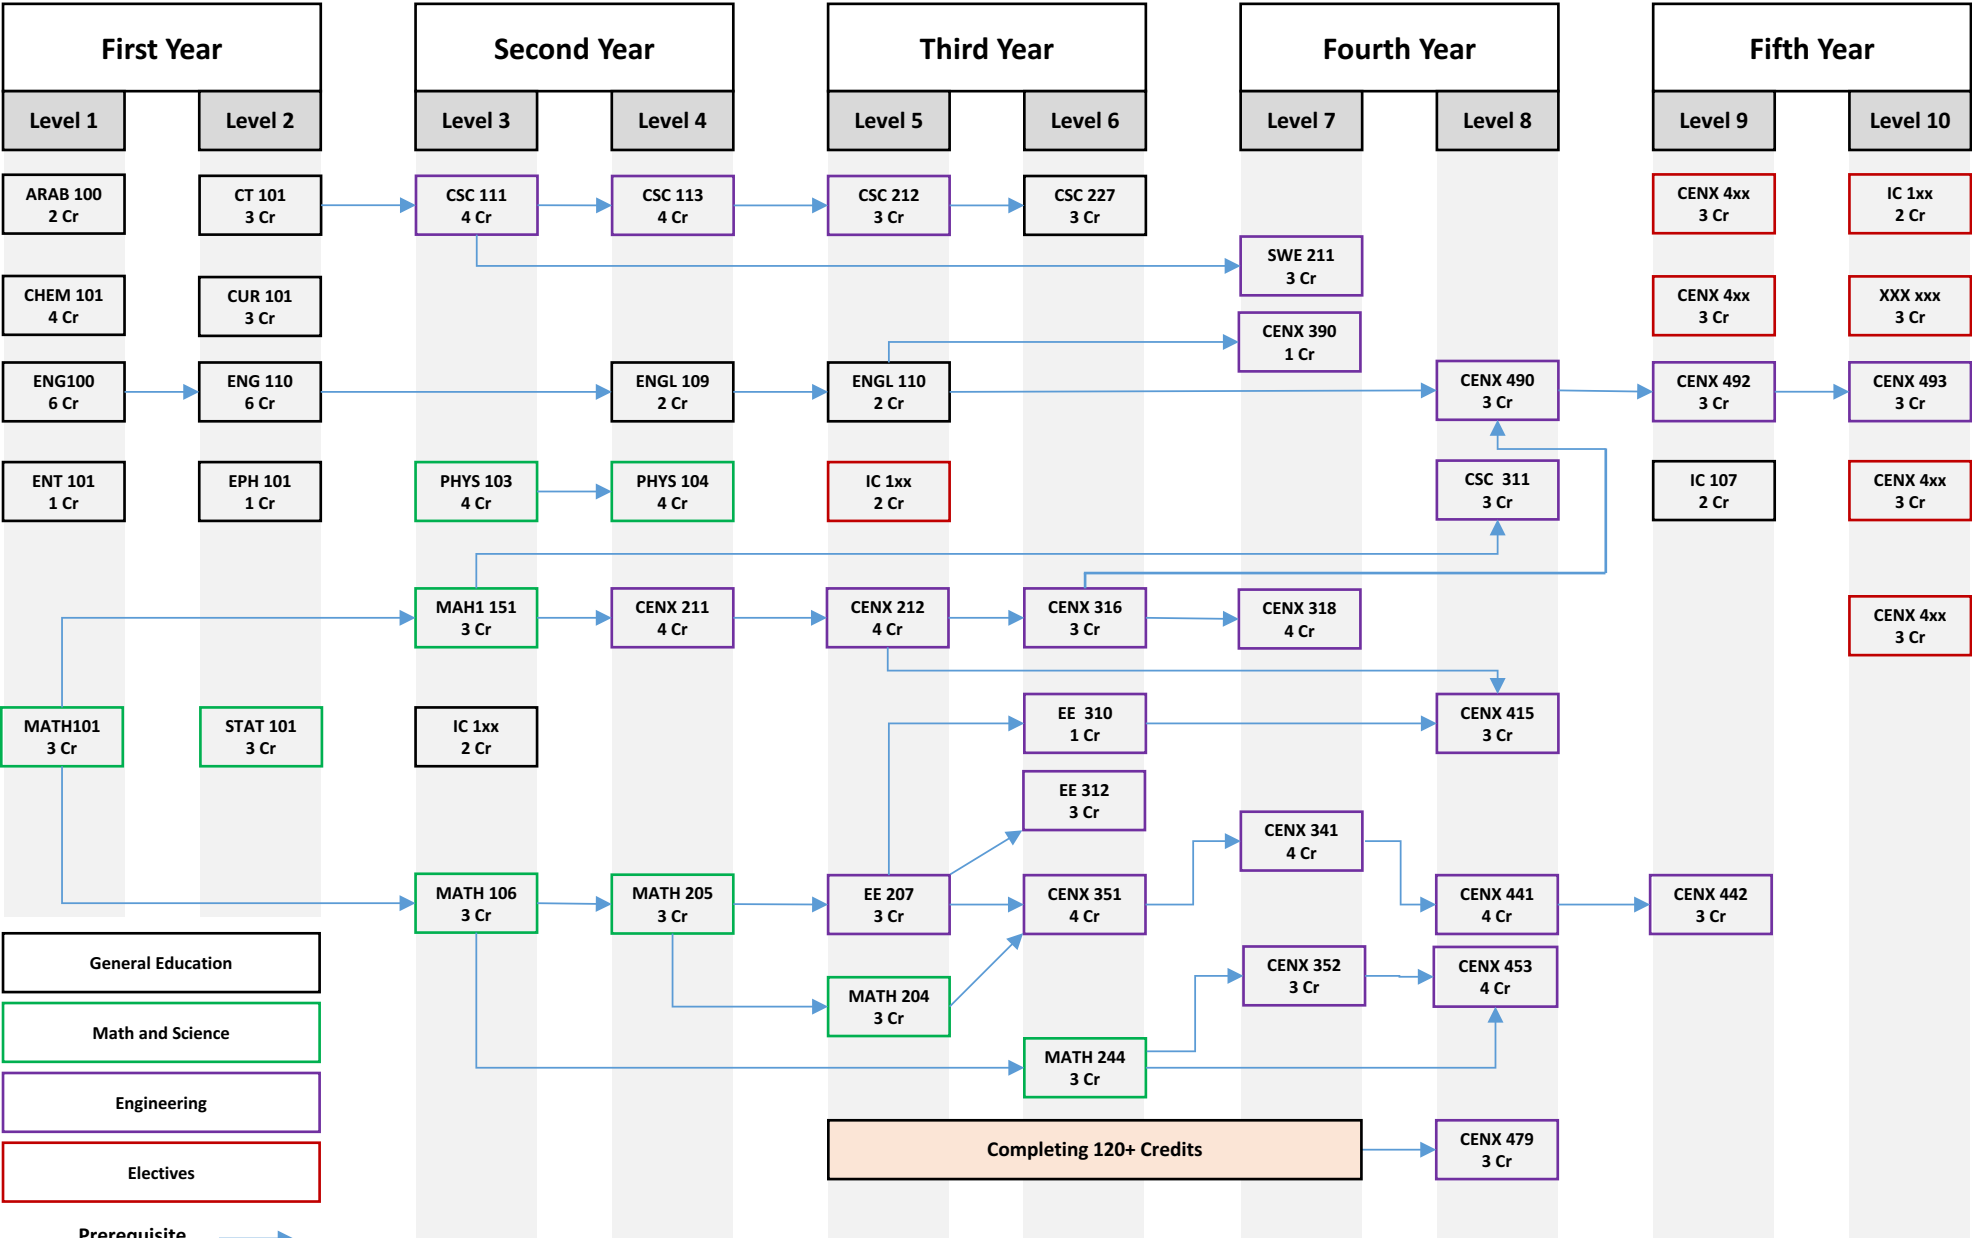

King Saud University – Computer Engineering Curriculum Flowchart

Prerequisite →